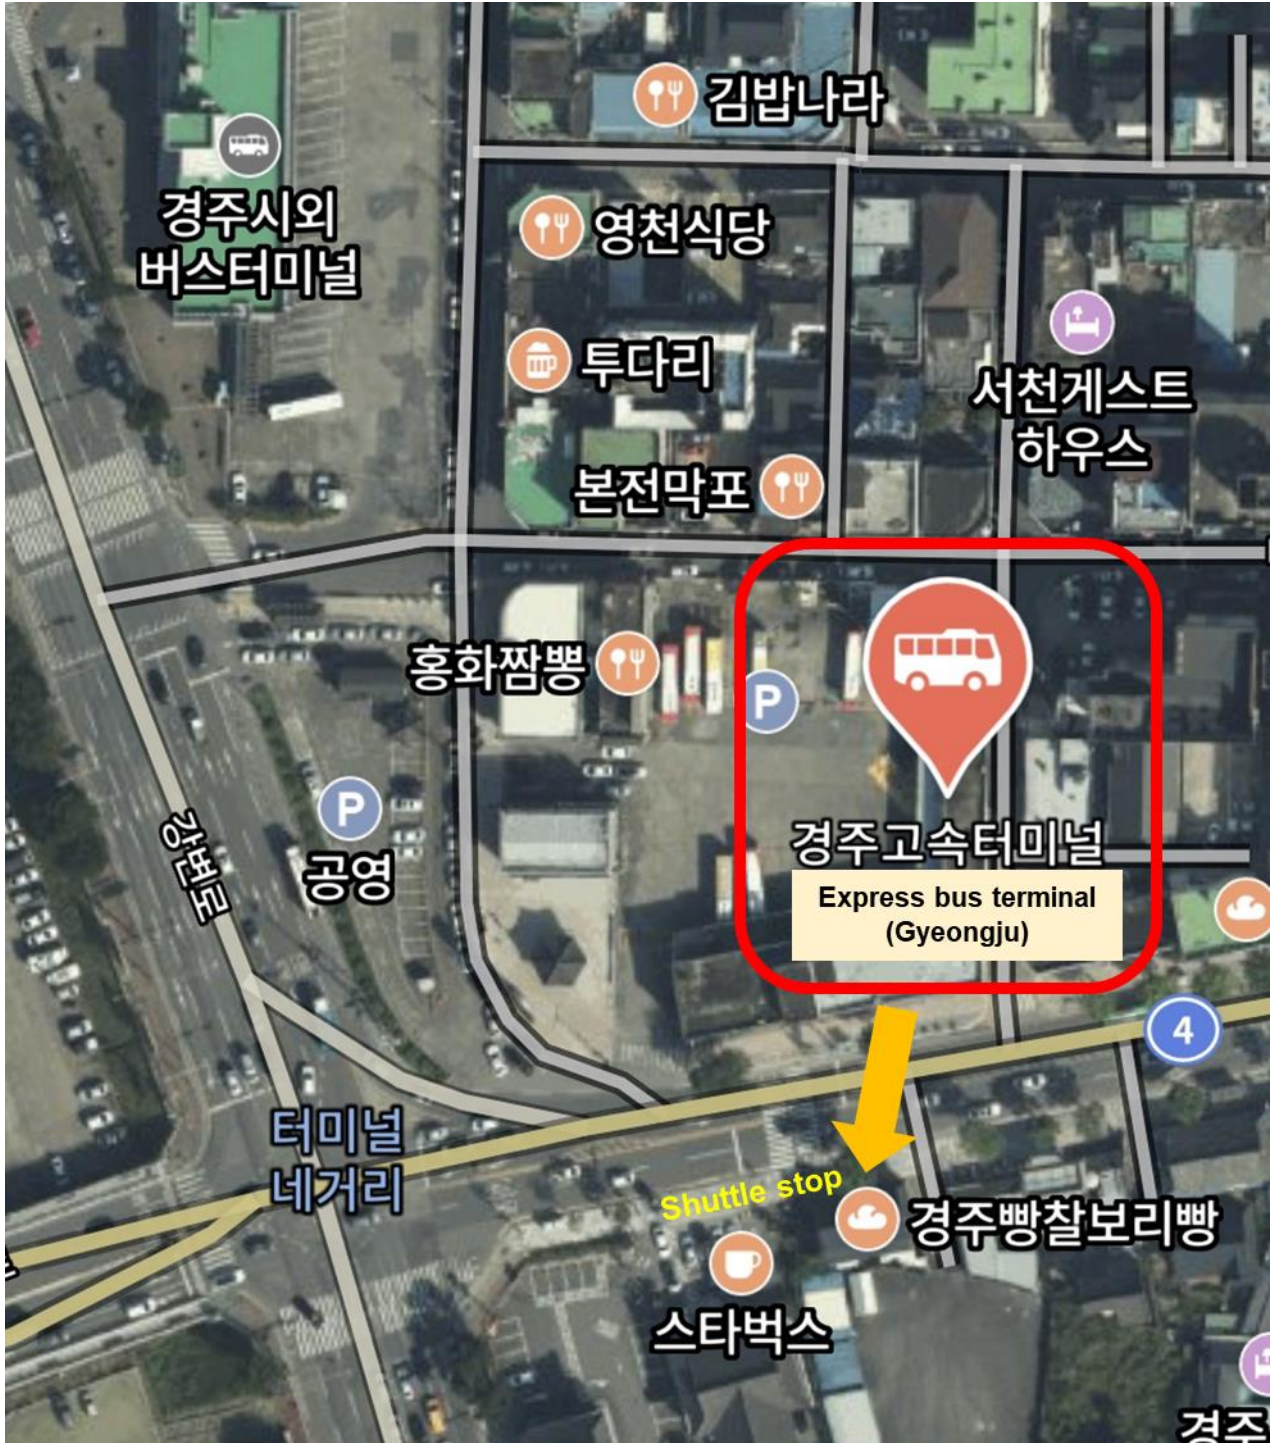

3. HICO → Singyeongju Station (KTX)

July 8 (SAT)

No.	HICO (Departure)	Singyeongju station (Arrival)
1	13:30	14:00
2	15:30	16:00

4. HICO → Gyeongju Intercity/Express Bus Terminal

July 8 (SAT)

No.	HICO (Departure)	Gyeongju Intercity/Express Bus Terminal (Arrival)
1	14:00	14:20

1

Across from the entrance of the Gyeongju Express Bus Terminal

2

Shuttle Stop